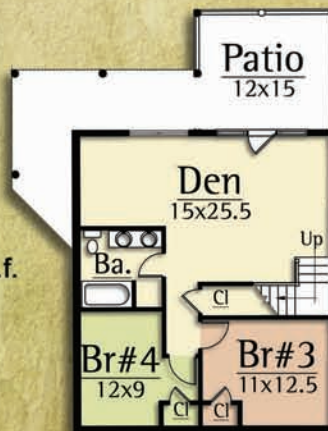

Copyright 2009 MossCreek

Main Level: 780 s.f.
 Upper Level: 460 s.f.
 Total: 1,240 s.f.

Opt. Lower Level: 780 s.f.

**This Plan
 Available for
 Purchase**

UPPER LEVEL

MAIN FLOOR

OPT. LOWER LEVEL

MOSSCREEK *Luxury Made Simple*