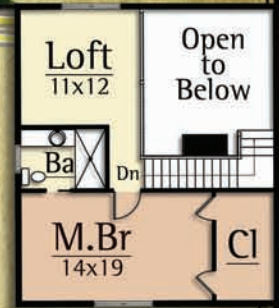

Copyright 2009 MossCreek

Main Level: 780 s.f.
 Upper Level: 460 s.f.
 Total: 1,240 s.f.

Opt. Lower Level: 780 s.f.

**This Plan
 Available for
 Purchase**

UPPER LEVEL

MAIN FLOOR

OPT. LOWER LEVEL

MOSSCREEK *Luxury Made Simple*