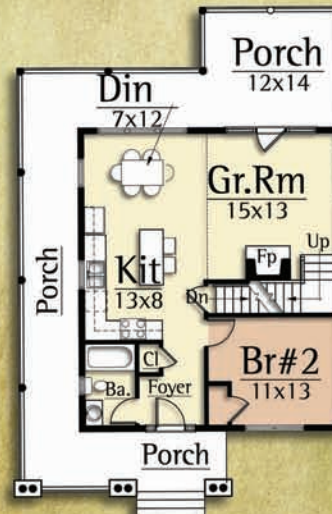

Copyright 2009 MossCreek

Main Level: 780 s.f.
 Upper Level: 460 s.f.
 Total: 1,240 s.f.

Opt. Lower Level: 780 s.f.

**This Plan
 Available for
 Purchase**

UPPER LEVEL

MAIN FLOOR

OPT. LOWER LEVEL

MOSSCREEK *Luxury Made Simple*